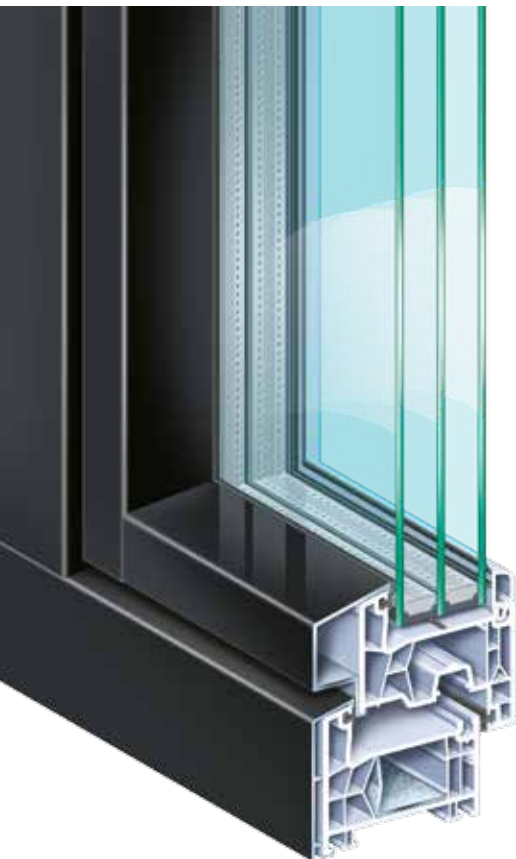

The Discoverer's Window!

# KÖMMERLING 76

Double seal system - AluClip Pro

**KÖMMERLING®**

## Maximum heat insulation with AluClip Pro.

The AluClip Pro has an aluminium profile connected to a plastic profile. The aluminium performs the static function so no steel reinforcement is necessary inside the window sash. That further improves the already good heat insulation properties.

## KÖMMERLING 76 - AluClip Pro

Window and door system with 76 mm construction depth.

- Simple, areally flush window design with butt-jointed aluminium profiles.
- High static stability due to the aluminium and plastic profile connection.
- Wide range of glazing options up to 50 mm, from triple glazing to special functional glazing.
- Outstanding heat insulation compared with aluminium windows.
- Aluminium look on the outside, neutral white on the inside
- Practically unlimited choice of aluminium shell colours with finishing techniques including Eloxal and powder coating.
- Easy-care, durable and robust.