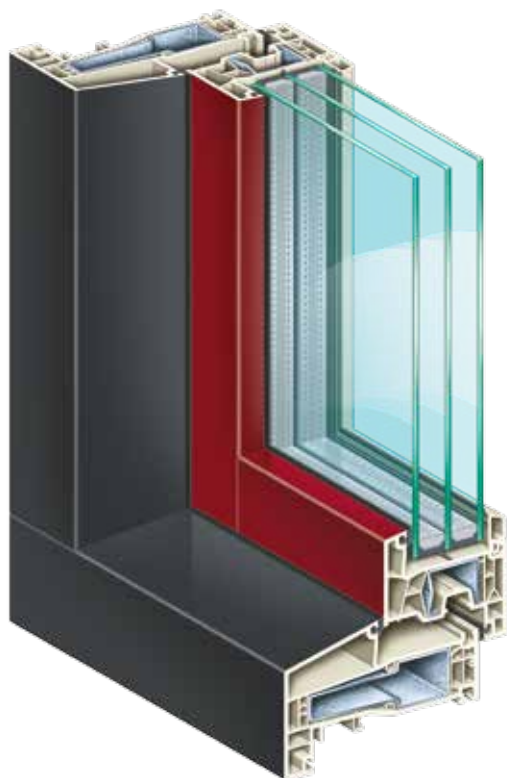

The
window for
explorers!

KÖMMERLING K-VISION 76

Double seal system

KÖMMERLING®

DISCOVER GREATER LIVING QUALITY.

Based on the successful systems K-vision and KÖMMERLING 76, KÖMMERLING K-VISION 76 is a double seal system developed specifically for the Dutch windows sector. With impressive thermal insulation, a convincing design, and many intelligent and unique features, KÖMMERLING K-VISION 76 fascinates all along the line.

The best of both worlds.

KÖMMERLING K-VISION 76 combines the usual market look with a 15° leg bevel in the frame and outstanding U_f values from 1.4 W/(m²K) in the standard version to 1.0 W/(m²K) in the thermo steel variant. Design variants like the cube shaped K-VISION Cube or the wooden window look fulfil the design and aesthetics requirements of both today and specifically the future.

Perfect interaction.

The KÖMMERLING K-VISION 76 design can take modern triple or special functional glazing up to 48 mm thick for large energy savings. In addition, the unique innovative surface technology proCoverTec makes every window an architectural highlight.

KÖMMERLING K-VISION 76

Window and door system with 76 mm construction depth.

- **Five chamber technology for high cost and energy savings** – U_f value of 1.4 to 1.0 W/(m²K).
- **Construction depth 120 mm (frame) or 76 mm (sash)**
- **16–48 mm glazing possible.**
- **K-VISION Cube – unique geometry of high stability.**
- **Alternative exterior look – wooden window look.**
- **proCoverTec: Innovative surface technology.**