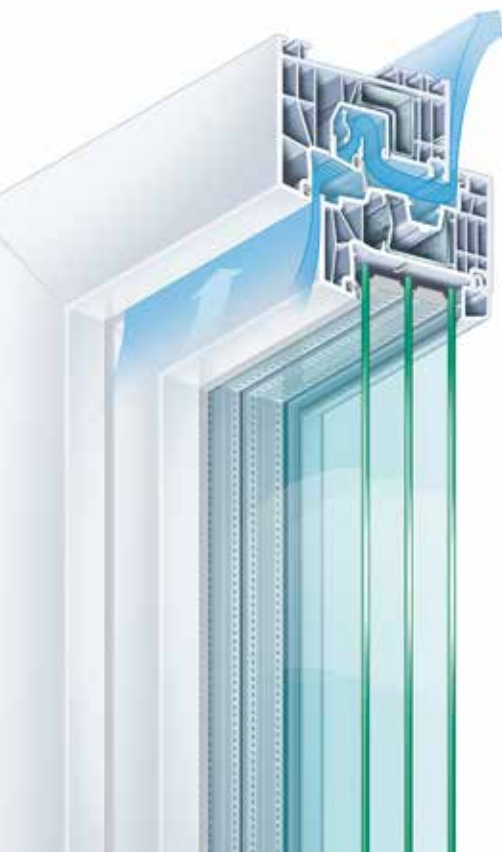

The
Discoverer's
Window!

KÖMMERLING 88

Centre seal system – ClimaTec 88

KÖMMERLING®

DISCOVER MORE QUALITY OF LIFE.

Correct, regular airing is becoming more important than ever, especially in face of the growing effectiveness provided by insulation in living space. When there is too little ventilation the relative air humidity rises constantly, quickly giving rise to a damp indoor climate that promotes the growth of mould. For this reason it is important that a healthy balance is reached between a sensible ventilation behaviour and the minimum heat loss.

Healthy indoor climate.

The ventilation mechanism of ClimaTec 88 lies concealed in the outer frame rebate and is practically invisible – but the more effective for that. It provides for a controlled supply of fresh air without manual ventilation and does not need a power supply.

ClimaTec 88 can also regulate indoor air humidity. The risk of mould formation is therefore greatly minimised. Moreover the ventilation system ClimaTec 88 features automatic wind pressure regulation and of course complies with the requirements under EnEV (German Energy Savings Act) as well as the DIN and EU standards on tightness against driving rain, sound insulation, and residential ventilation.

KÖMMERLING 88 - ClimaTec 88

Ventilation system

- Self regulating, easy to clean ventilation system.
- Minimises high air humidity and the risk of mould.
- Promotes the controlled supply of fresh air.
- Ventilator screen protects against insects.
- Concealed in the frame, so practically invisible from the inside and outside.
- Automatic wind pressure regulation.
- Complies with EnEV (German Energy Savings Act). Tested sound insulation up to 43 dB (STC 4).
- Protection against driving rain and passage of air tested in accordance with DIN and EU standards.
- Ventilation in accordance with DIN 1946-6 and DIN 18017-3.