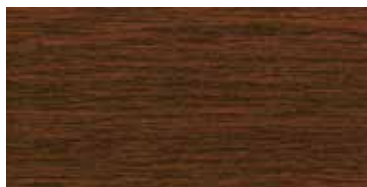

KÖMMERLING 88

Laminate colour range – Delivery class 1

Valid from March 1st 2021

KÖMMERLING®

KÖMMERLING 88 windows and residential doors are available in white, plus a range of wood finishes and plain colours. You can select either plain colour or wood texture for the outside, with neutral white or wood texture on the inside.

**Wood grains
with embossed surface**

Golden Oak

Walnut

Sapeli

**Plain colours
with embossed surface**

Anthracite grey

Basalt grey

Quartz grey

**Plain colours
with smooth surface**

Slate grey smooth

Anthracite grey smooth

with smooth mat surface

Anthracite Ulti Matt

= laminated on outside only
 = laminate on both sides

Printed colours may not agree with the original laminates.