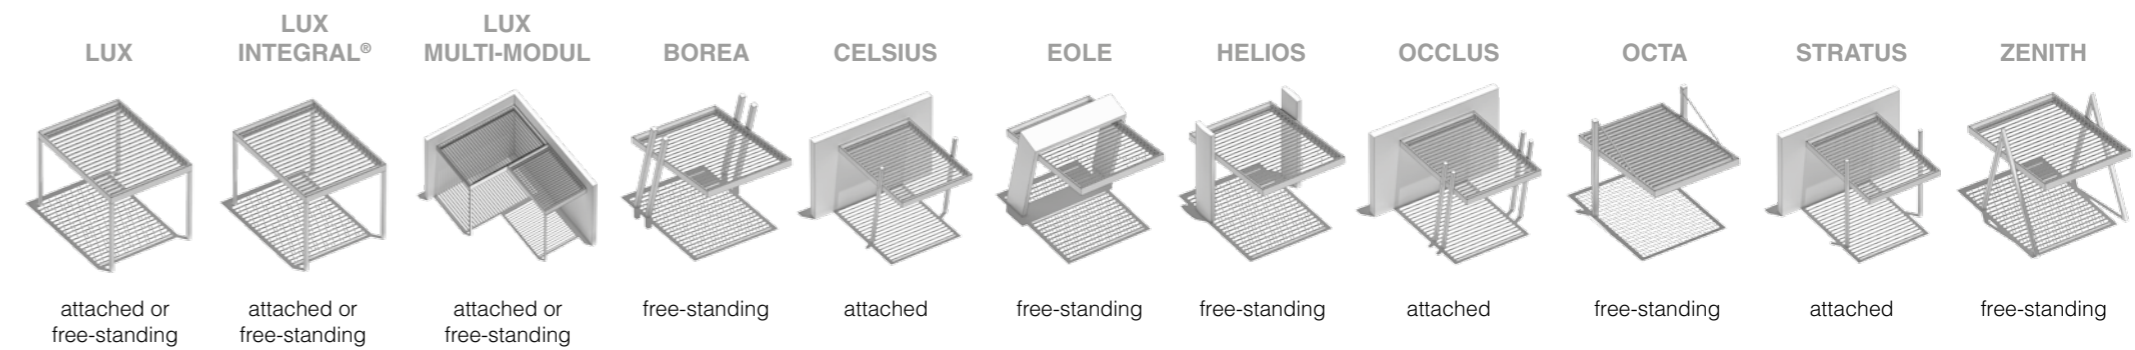

# WHAT DO YOU WANT YOUR LEISURE OASIS TO LOOK LIKE?

You can choose from a wide range of basic models and colours for the ideal roofing over your outdoor area. Our KömaTerra SCALA PERGOLA system is not only a visual highlight, but its adjustable roof slats make it the ideal regulator of sun, shade, and rain just as you wish.

- Enjoy more time out of doors.
- Protection against sun and rain.
- Easy care.
- Corrosion resistant.
- Quality design.
- Light and shadow separately controllable :

**Slats closed :**  
Protection against sun and rain.

**Slats open at 45° :**  
Regulate direct sunlight and lower the temperature.

**Slats open at 90° :**  
Enjoy the air and sun in a natural ambience.

**Slats open at 140° :**  
Shade and air in direct sunlight.

## The colour

The powder coating on the aluminium elements may present a further, individual visual accent or a design blending into virtually every envelope.

Note: The illustrated laminate colours may differ from the actual ones