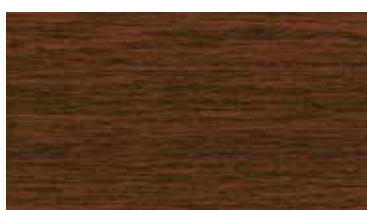

For a
colourful
home!

KÖMMERLING PremiDoor 76

Laminate colour range – Delivery class 1

Valid from March 1st 2019

KÖMMERLING®

YOU HAVE THE CHOICE – WE THE RANGE.

PremiDoor 76 also offers various woodgrains and plain colours for lift/sliding doors. You can choose either woodgrain or plain colour for the outside – with neutral white on the inside – or woodgrain for inside and outside.

Wood grains with embossed surface

Golden Oak

Walnut

Sapeli

Plain colours with embossed surface

Anthracite grey

Basalt grey

Quartz grey

Plain colours with smooth surface

Anthracite grey*

Slate grey

Anthracite Ulti Matt

= laminated on outside only
 = laminate on both sides

Printed colours may not agree with the original laminates.

*valid from 01.07.2019: DC3