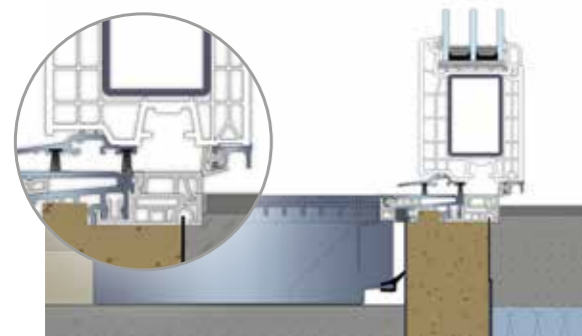

# PREMIPLAN PLUS

0 mm with retractable comfort seal.

The premium threshold system for maximum barrier freedom with a high degree of accessibility, for ground level installation at zero millimetres. A parallel retractable floor seal is the main component of the multistage and continuous sealing concept which achieves maximum results by means of specially developed structured parts. The modular design of the system allows efficient manufacturing and installation.

Residential door connection with System 88 MD

Both threshold systems can be used in the window and residential door systems 88 MD and 76 double and centre seal, with single-sash, inward opening elements. Double-sashed and outward opening elements are currently undergoing preliminary testing.

Terrace connection with System 76 AD

Terrace connection with System 76 MD

The EVALON-coated connection angles and stainless steel connection plates, specially designed for the system, allow professional connection of the flexible waterproofing sheets and installation of the zero threshold. Please observe the adjacent installation procedure.