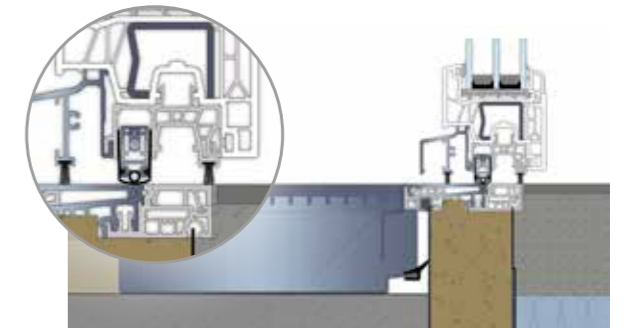

# PREMIPLAN PLUS

0 mm with retractable comfort seal.

The premium threshold system for maximum barrier freedom with a high degree of accessibility, for ground level installation at zero millimetres. A parallel retractable floor seal is the main component of the multistage and continuous sealing concept which achieves maximum results by means of specially developed structured parts. The modular design of the system allows efficient manufacturing and installation.

Residential door connection with System 76

Terrace connection with System 88 MD

Residential door connection with System 76

Terrace connection with System 88 MD

Terrace connection with System 76 AD

Terrace connection with System 76 MD

Terrace connection with System 76 AD

Terrace connection with System 76 MD

The EVALON-coated connection angles and stainless steel connection plates, specially designed for the system, allow professional connection of the flexible waterproofing sheets and installation of the zero threshold. Please observe the adjacent installation procedure.

- The window installer provides the door element including purenit extension with stainless steel, EVALON-coated corner brackets and connection plate.
- Attaching the flexible waterproofing sheets in the connection area to the stainless steel, EVALON-coated corner brackets and the connection plate by specialised companies, such as Alwitra.
- The rainwater channel system "ACO zero threshold pro" by ACO Hochbau can be purchased from specialist shops.