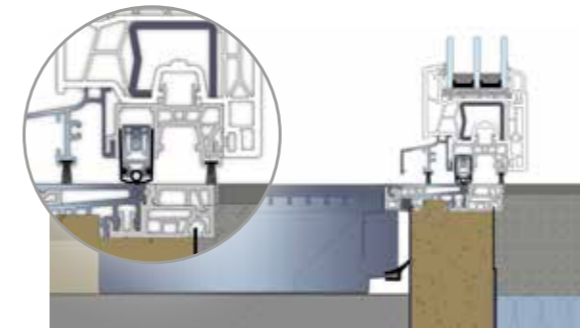

# PREMIPLAN PLUS

0 mm with retractable comfort seal.

The premium threshold system for maximum barrier freedom with a high degree of accessibility, for ground level installation at zero millimetres. A parallel retractable floor seal is the main component of the multistage and continuous sealing concept which achieves maximum results by means of specially developed structured parts. The modular design of the system allows efficient manufacturing and installation.

Residential door connection with System 76

Terrace connection with System 88 MD

Residential door connection with System 76

Terrace connection with System 88 MD

Terrace connection with System 76 AD

Terrace connection with System 76 MD

Terrace connection with System 76 AD

Terrace connection with System 76 MD

The EVALON-coated connection angles and stainless steel connection plates, specially designed for the system, allow professional connection of the flexible waterproofing sheets and installation of the zero threshold. Please observe the adjacent installation procedure.

- The window installer provides the door element including purenit extension with stainless steel, EVALON-coated corner brackets and connection plate.
- Attaching the flexible waterproofing sheets in the connection area to the stainless steel, EVALON-coated corner brackets and the connection plate by specialised companies, such as Alwitra.
- The rainwater channel system "ACO zero threshold pro" by ACO Hochbau can be purchased from specialist shops.