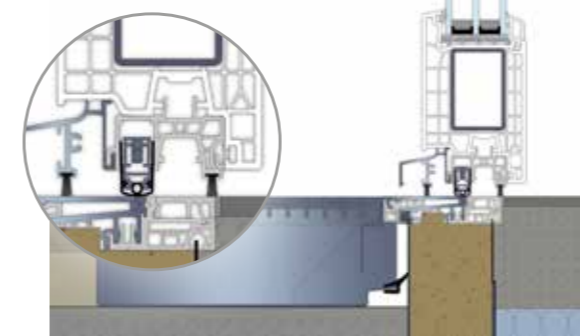

Residential door connection with System 76