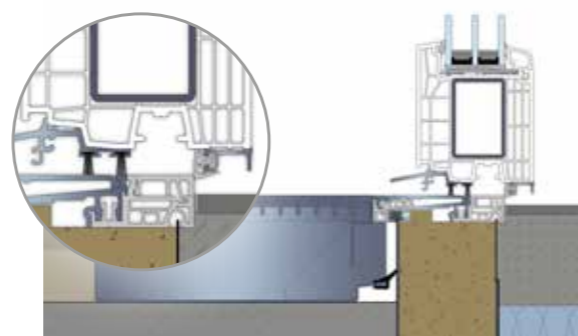

Terrace connection with System 88 MD