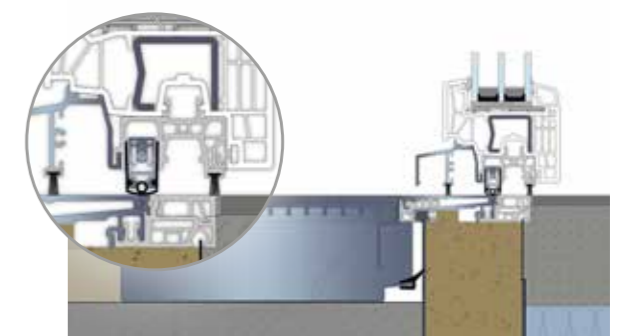

Terrace connection with System 88 MD