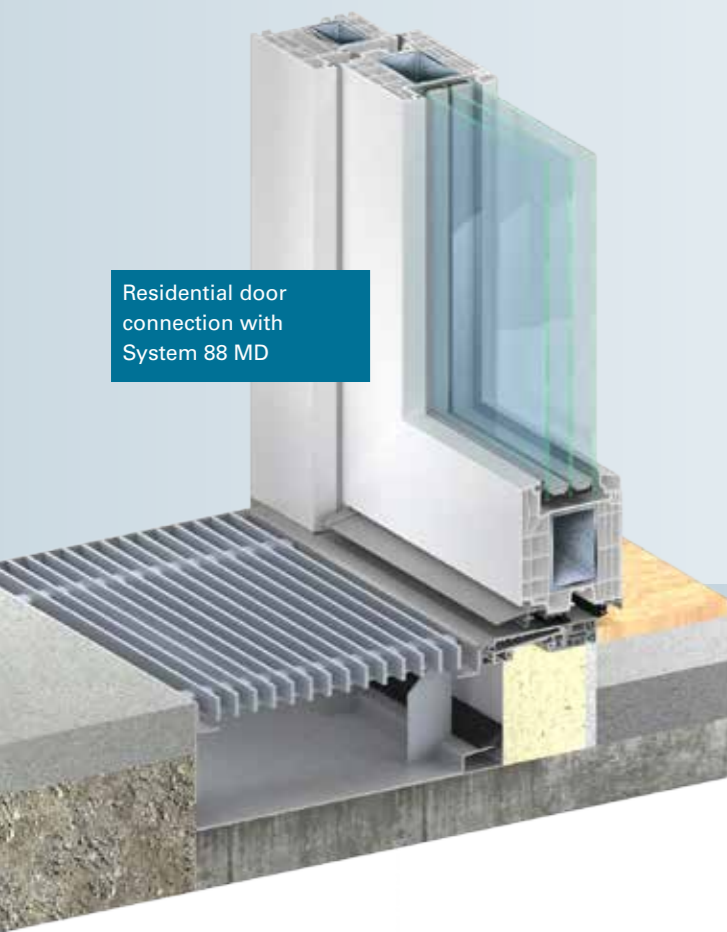

## NO THRESHOLD – ONE SYSTEM!

PremiPlan und PremiPlan Plus threshold systems.

Residential door connection with System 88 MD

# PREMIPLAN

10 mm barrier-free threshold.

Thanks to clever adaptation and use of the tried and tested 20 mm threshold, our residential door and terrace systems in the construction depths 76 and 88 transform into barrier-free threshold solutions. The inner sash leg of the sash profiles are cut and provided with a special weather seal.

Barrier-free, in other words no-threshold transitions from living space to terrace or balcony are standard in today's upmarket housing construction. It must however be ensured that no rainwater can penetrate the building from the outside. PremiPlan and PremiPlan Plus can be installed in the area of flat rooves or in areas close to or in contact with the ground.

# PREMIPLAN PLUS

0 mm with retractable comfort seal.

The premium threshold system for maximum barrier freedom with a high degree of accessibility, for ground level installation at zero millimetres. A parallel retractable floor seal is the main component of the multistage and continuous sealing concept which achieves maximum results by means of specially developed structured parts. The modular design of the system allows efficient manufacturing and installation.