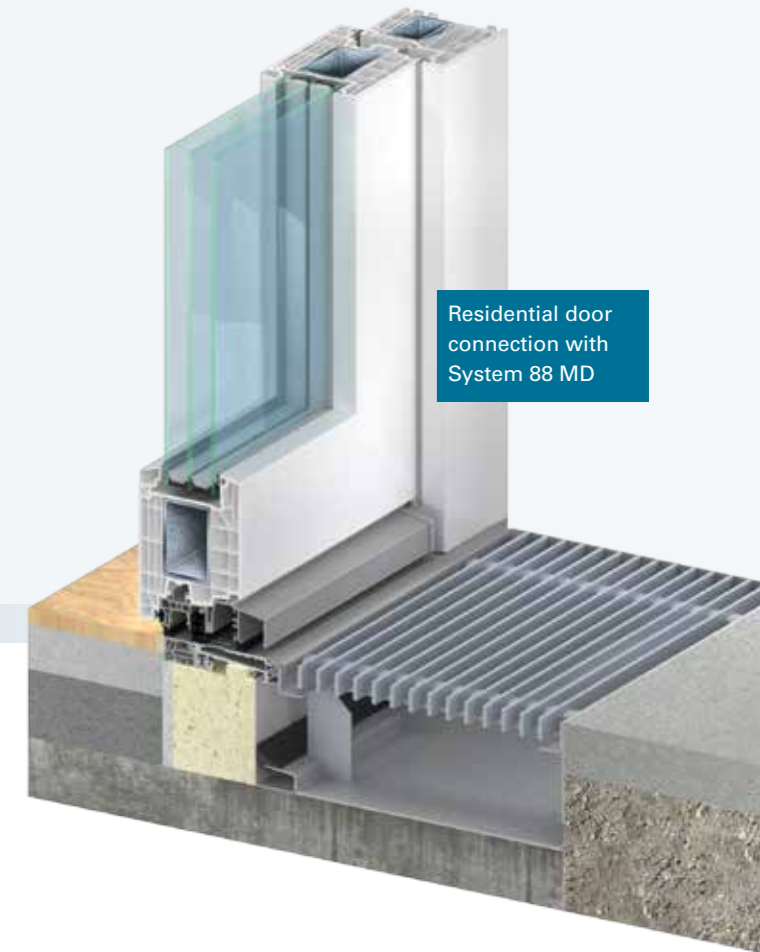

# PREMIPLAN

10 mm barrier-free threshold.

Thanks to clever adaptation and use of the tried and tested 20 mm threshold, our residential door and terrace systems in the construction depths 76 and 88 transform into barrier-free threshold solutions. The inner sash leg of the sash profiles are cut and provided with a special weather seal.

Barrier-free, in other words no-threshold transitions from living space to terrace or balcony are standard in today's upmarket housing construction. It must however be ensured that no rainwater can penetrate the building from the outside. PremiPlan and PremiPlan Plus can be installed in the area of flat rooves or in areas close to or in contact with the ground.

# PREMIPLAN PLUS

0 mm with retractable comfort seal.

The premium threshold system for maximum barrier freedom with a high degree of accessibility, for ground level installation at zero millimetres. A parallel retractable floor seal is the main component of the multistage and continuous sealing concept which achieves maximum results by means of specially developed structured parts. The modular design of the system allows efficient manufacturing and installation.