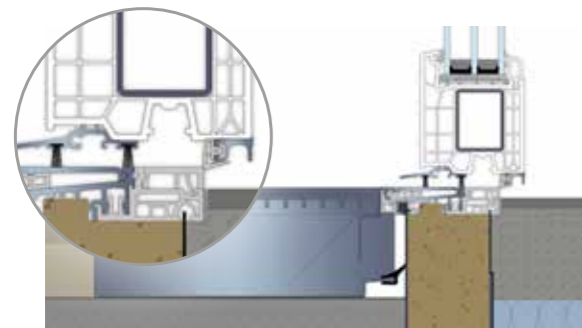

# PREMIPLAN PLUS

0 mm with retractable comfort seal.

The premium threshold system for maximum barrier freedom with a high degree of accessibility, for ground level installation at zero millimetres. A parallel retractable floor seal is the main component of the multistage and continuous sealing concept which achieves maximum results by means of specially developed structured parts. The modular design of the system allows efficient manufacturing and installation.

Residential door connection with System 76

Terrace connection with System 88 MD

Residential door connection with System 76

Terrace connection with System 88 MD

Terrace connection with System 76 AD

Terrace connection with System 76 MD

Terrace connection with System 76 AD

Terrace connection with System 76 MD

The EVALON-coated connection angles and stainless steel connection plates, specially designed for the system, allow professional connection of the flexible waterproofing sheets and installation of the zero threshold. Please observe the adjacent installation procedure.

- The window installer provides the door element including purenit extension with stainless steel, EVALON-coated corner brackets and connection plate.
- Attaching the flexible waterproofing sheets in the connection area to the stainless steel, EVALON-coated corner brackets and the connection plate by specialised companies, such as Alwitra.
- The rainwater channel system "ACO zero threshold pro" by ACO Hochbau can be purchased from specialist shops.