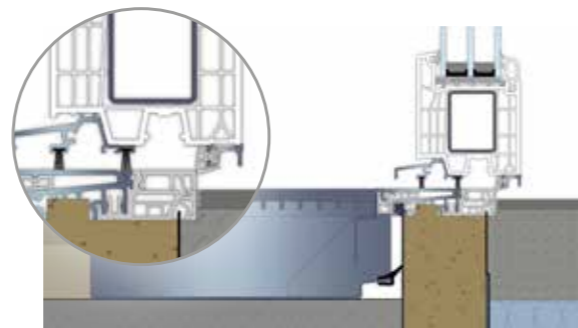

# PREMIPLAN PLUS

0 mm with retractable comfort seal.

The premium threshold system for maximum barrier freedom with a high degree of accessibility, for ground level installation at zero millimetres. A parallel retractable floor seal is the main component of the multistage and continuous sealing concept which achieves maximum results by means of specially developed structured parts. The modular design of the system allows efficient manufacturing and installation.

Residential door connection with System 76

Terrace connection with System 88 MD

Residential door connection with System 76

Terrace connection with System 88 MD

Terrace connection with System 76 AD

Terrace connection with System 76 MD

Terrace connection with System 76 AD

Terrace connection with System 76 MD

The EVALON-coated connection angles and stainless steel connection plates, specially designed for the system, allow professional connection of the flexible waterproofing sheets and installation of the zero threshold. Please observe the adjacent installation procedure.

- The window installer provides the door element including purenit extension with stainless steel, EVALON-coated corner brackets and connection plate.
- Attaching the flexible waterproofing sheets in the connection area to the stainless steel, EVALON-coated corner brackets and the connection plate by specialised companies, such as Alwitra.
- The rainwater channel system "ACO zero threshold pro" by ACO Hochbau can be purchased from specialist shops.