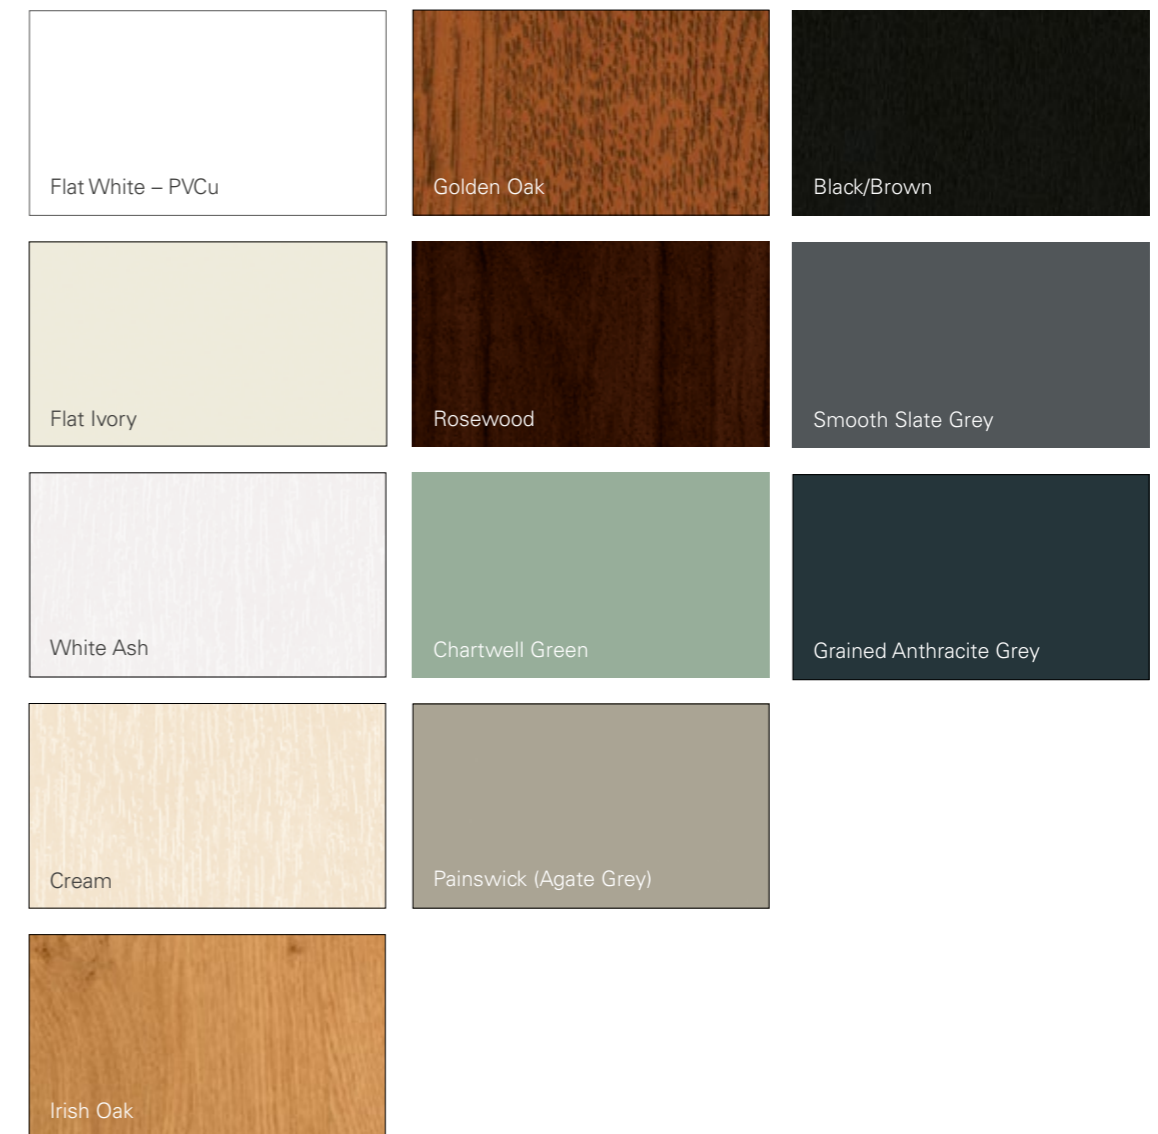

2020 COLOUR PROGRAMME

The following colours and woodgrains form part of our 2020 range and benefit from an upgraded surface. For other options please speak to your local KÖMMERLING partner.

profine UK Ltd.