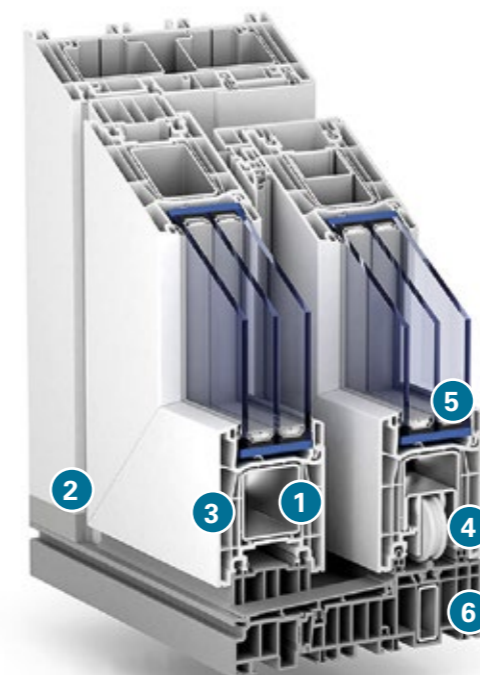

PREMIDOOR 76

A large span, lift and slide door for bigger openings.

KÖMMERLING®

PremiDoor 76 from KÖMMERLING is a high performance large span door that offers impressive levels of thermal and weathering performance with a U_f -value of $1.4 \text{ W}/(\text{m}^2\text{K})$. An impressive U_D -value of $0.76 \text{ W}/(\text{m}^2\text{K})$ can also be achieved, meeting Passivhaus requirements. It's the perfect alternative to a bi-folding door, offering a far greater passage of light, further enhanced with the Lux variant, with the added benefit of a wide range of finishes and 2, 3 and 4 pane opening options. It's also been proven across Europe to withstand the harshest climatic conditions.

The system can also accommodate double and triple glazing up to 48 mm, including 28 mm and 36 mm options.

1. Part of the new KÖMMERLING 76 platform in the UK with AluClip and proCoverTec finish options.
2. Capable of opening sizes up to 6.5 m wide x 2.6 m high, with just two sashes. Three & four pane variants also available.
3. Sash sightline of just 100 mm offers a greater passage of light with the added option of the super slimline Lux variant.
4. Offers long-term functionality, with the state-of-the-art hardware and provides effortless movement of the sashes.
5. Capable of glazing up to 48 mm with dedicated double and triple glazed units, with 28 mm and 36 mm options.
6. Engineered cill offers impressive rigidity and thermal performance and can be flush mounted.